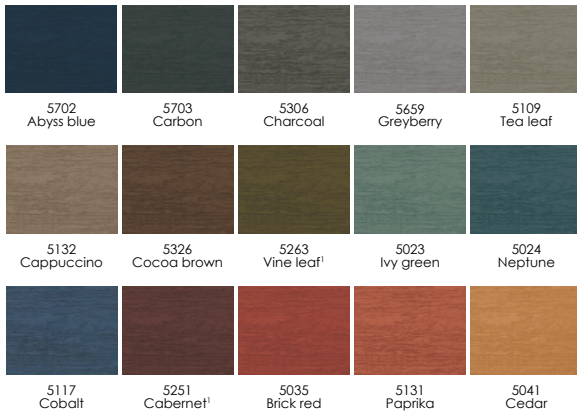

Acrylic and vinyl products  
**OUR COLOURS**

**SIGNATURE COLOURS**

**BOLD COLOURS**

**CLASSIC COLOURS**

The colours displayed may differ from the actual colours. Samples are available at your local dealer.

To confirm the colours and models available by profile, please refer to the availability chart at [www.duchesne.ca](http://www.duchesne.ca).

<sup>1</sup>Cabernet and Vine leaf applicable surcharge

**DESIGN YOUR DREAM HOUSE!**