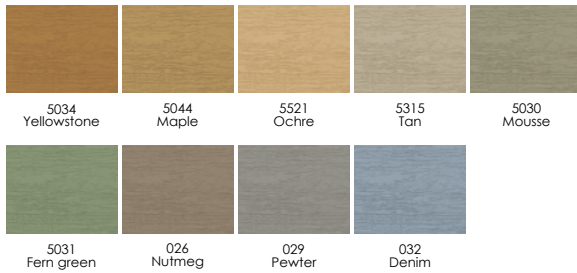

Acrylic and vinyl products  
**OUR COLOURS**

**SIGNATURE COLOURS**

**BOLD COLOURS**

**CLASSIC COLOURS**

The colours displayed may differ from the actual colours. Samples are available at your local dealer.

To confirm the colours and models available by profile, please refer to the availability chart at [www.duchesne.ca](http://www.duchesne.ca).

<sup>1</sup>Cabernet and Vine leaf applicable surcharge

**DESIGN YOUR DREAM HOUSE!**