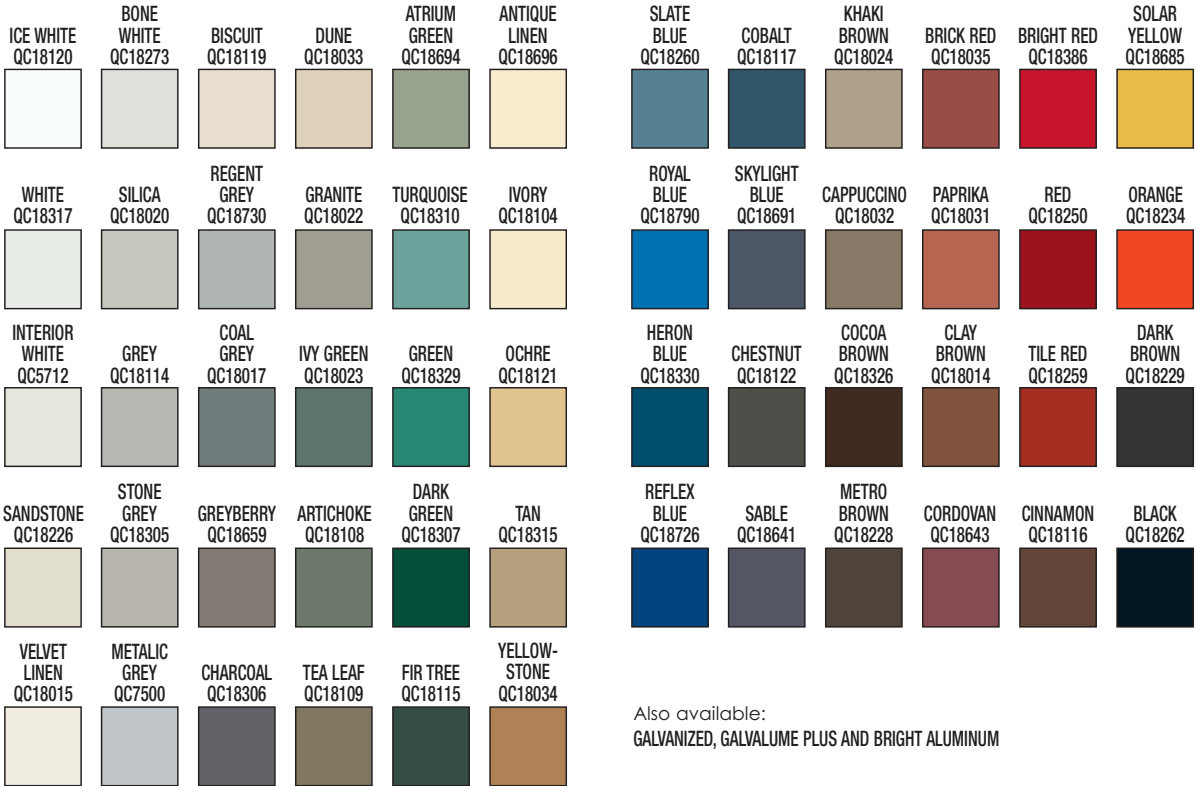

Full range of colours

Also available:
GALVANIZED, GALVALUME PLUS AND BRIGHT ALUMINUM

The printed colours on this guide may differ from the actual colours. Contact your local dealer.

Colours and Models Available	Aluminum Bright	Galvanized	Galvalume Plus	QC7500 Metalic Grey	QC18014 Clay Brown	QC18015 Velvet Linen	QC18017 Coal Grey	QC18020 Silica	QC18022 Granite	QC18023 Ivy Green	QC18024 Khaki Brown	QC18031 Paprika	QC18032 Cappuccino	QC18033 Dune	QC18034 Yellowstone
TR-5-7, CRG 7/8-27.6	• (**)	•	•							•					
TR-9, LC-15-17-19-23-25, CRG 7/8-30.3		•	•		•	•	•	•	•	•	•	•	•	•	•
TR-11, LC-27-29-31-33, CRG 7/8-38.6		•	• (*)	•	•	•	•	•	•	•	•	•	•	•	•
TR-80		•	•												
	QC18035 Brick Red	QC18104 Ivory	QC18108 Artichoke	QC18109 Tea Leaf	QC18114 Grey	QC18115 Fir Tree	QC18116 Cinnamon	QC18117 Cobalt	QC18119 Biscuit	QC18120 Ice White	QC18121 Ochre	QC18122 Chestnut	QC18226 Sandstone	QC18228 Metro Brown	QC18229 Dark Brown
TR-5-7, CRG 7/8-27.6															• (**)
TR-9, LC-15-17-19-23-25, CRG 7/8-30.3	•	•	•	•	•	•	•	•	•	•	•	•	•	•	•
TR-11, LC-27-29-31-33, CRG 7/8-38.6										•					•
TR-80															
	QC18234 Orange	QC18250 Red	QC18259 Tile Red	QC18260 Slate Blue	QC18262 Black	QC18273 Bone White	QC18305 Stone Grey	QC18306 Charcoal	QC18307 Dark Green	QC18310 Turquoise	QC18315 Tan	QC18317 White	QC18326 Cocoa Brown	QC18329 Green	QC18330 Heron Blue
TR-5-7, CRG 7/8-27.6	• (**)	•	• (**)	•	•	•	• (**)	•	•	C	• (**)	•	• (**)	•	•
TR-9, LC-15-17-19-23-25, CRG 7/8-30.3	•	•	•	•	•	•	•	•	•	C	•	•	•	•	•
TR-11, LC-27-29-31-33, CRG 7/8-38.6															
TR-80															
	QC18386 Bright Red	QC18641 Sable	QC18643 Cordovan	QC18659 Greyberry	QC18685 Solar Yellow	QC18691 Skylight Blue	QC18694 Atrium Green	QC18696 Antique Linen	QC18696 Reflex Blue	QC18730 Regent Grey	QC18790 Royal Blue	QC5712 Interior White			
TR-5-7, CRG 7/8-27.6	•	• (**)	• (**)							•	• (**)	• (TR-7)			
TR-9, LC-15-17-19-23-25, CRG 7/8-30.3	•	•	•	•	•	•	•	•	•	•	•	•			
TR-11, LC-27-29-31-33, CRG 7/8-38.6	•	•						•							
TR-80	•									•	•	•			

Note: Please contact your dealer for product availability.